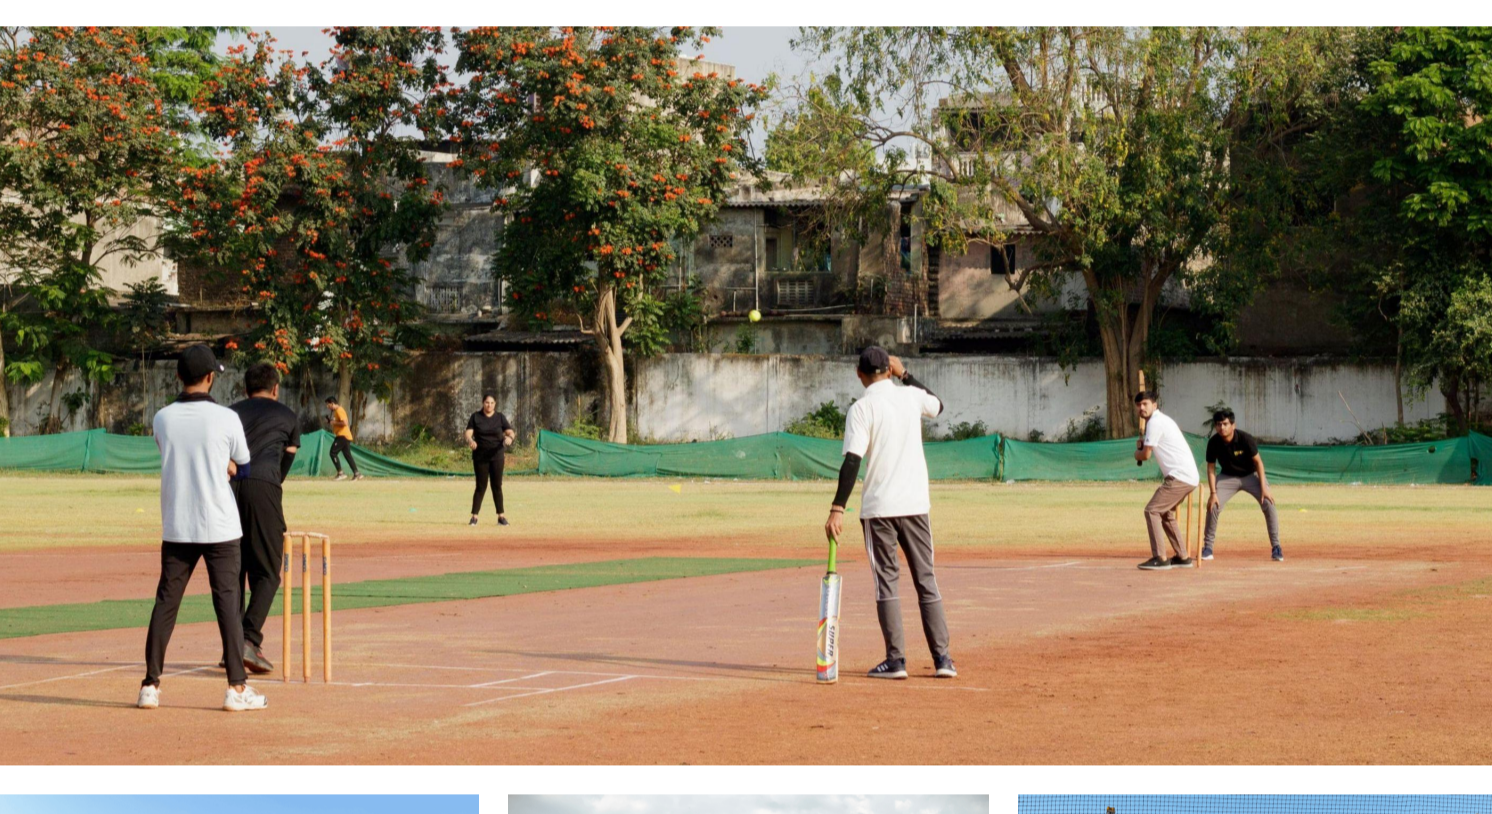

TEAM NEWS

The deep-rooted passion for cricket among Indians was once again evident in the recently organized ISP Cricket Tournament - 2024, held across our three operational divisions in India. Heartfelt congratulations to the Surat Superstars (Location: Surat), Mighty Mumbaikars (Location: Nashik), and the Washington Warriors (Location: Ahmedabad) on their well-deserved victories in the tournament.